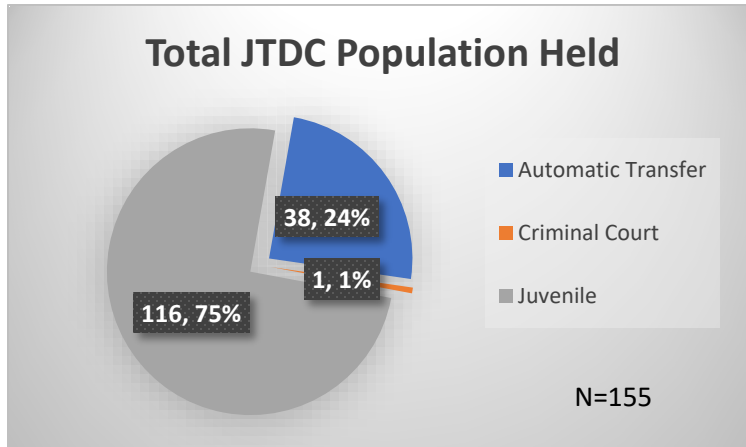

## Demographics for JTDC Population

### Monday Morning Midnight Count

Total # of probation Involved youth<sup>1</sup>: 1,066

<sup>1</sup> Probation Active: Any youth who is pending sentencing with an active social history, has been formally placed on probation or supervision with Cook County Juvenile Probation on the date of the report.