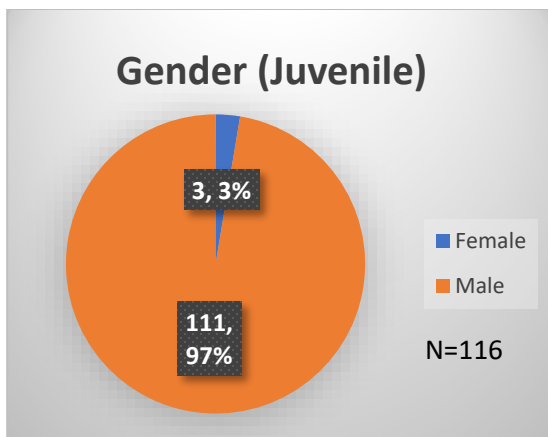

## Demographics for JTDC Population

### Monday Morning Midnight Count

Total # of probation Involved youth<sup>1</sup>: 1,066

<sup>1</sup> Probation Active: Any youth who is pending sentencing with an active social history, has been formally placed on probation or supervision with Cook County Juvenile Probation on the date of the report.