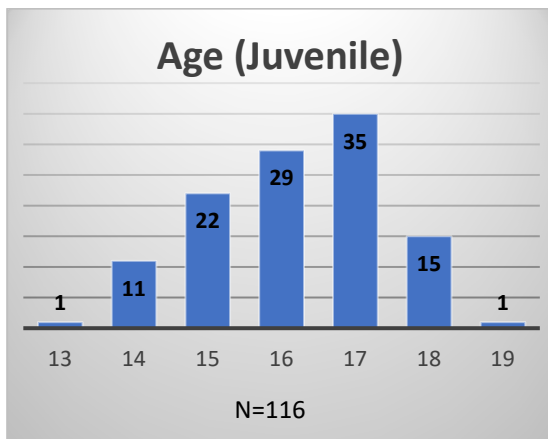

### Monday Morning Midnight Count

Total # of probation Involved youth<sup>1</sup>: 1,066

<sup>1</sup> Probation Active: Any youth who is pending sentencing with an active social history, has been formally placed on probation or supervision with Cook County Juvenile Probation on the date of the report.